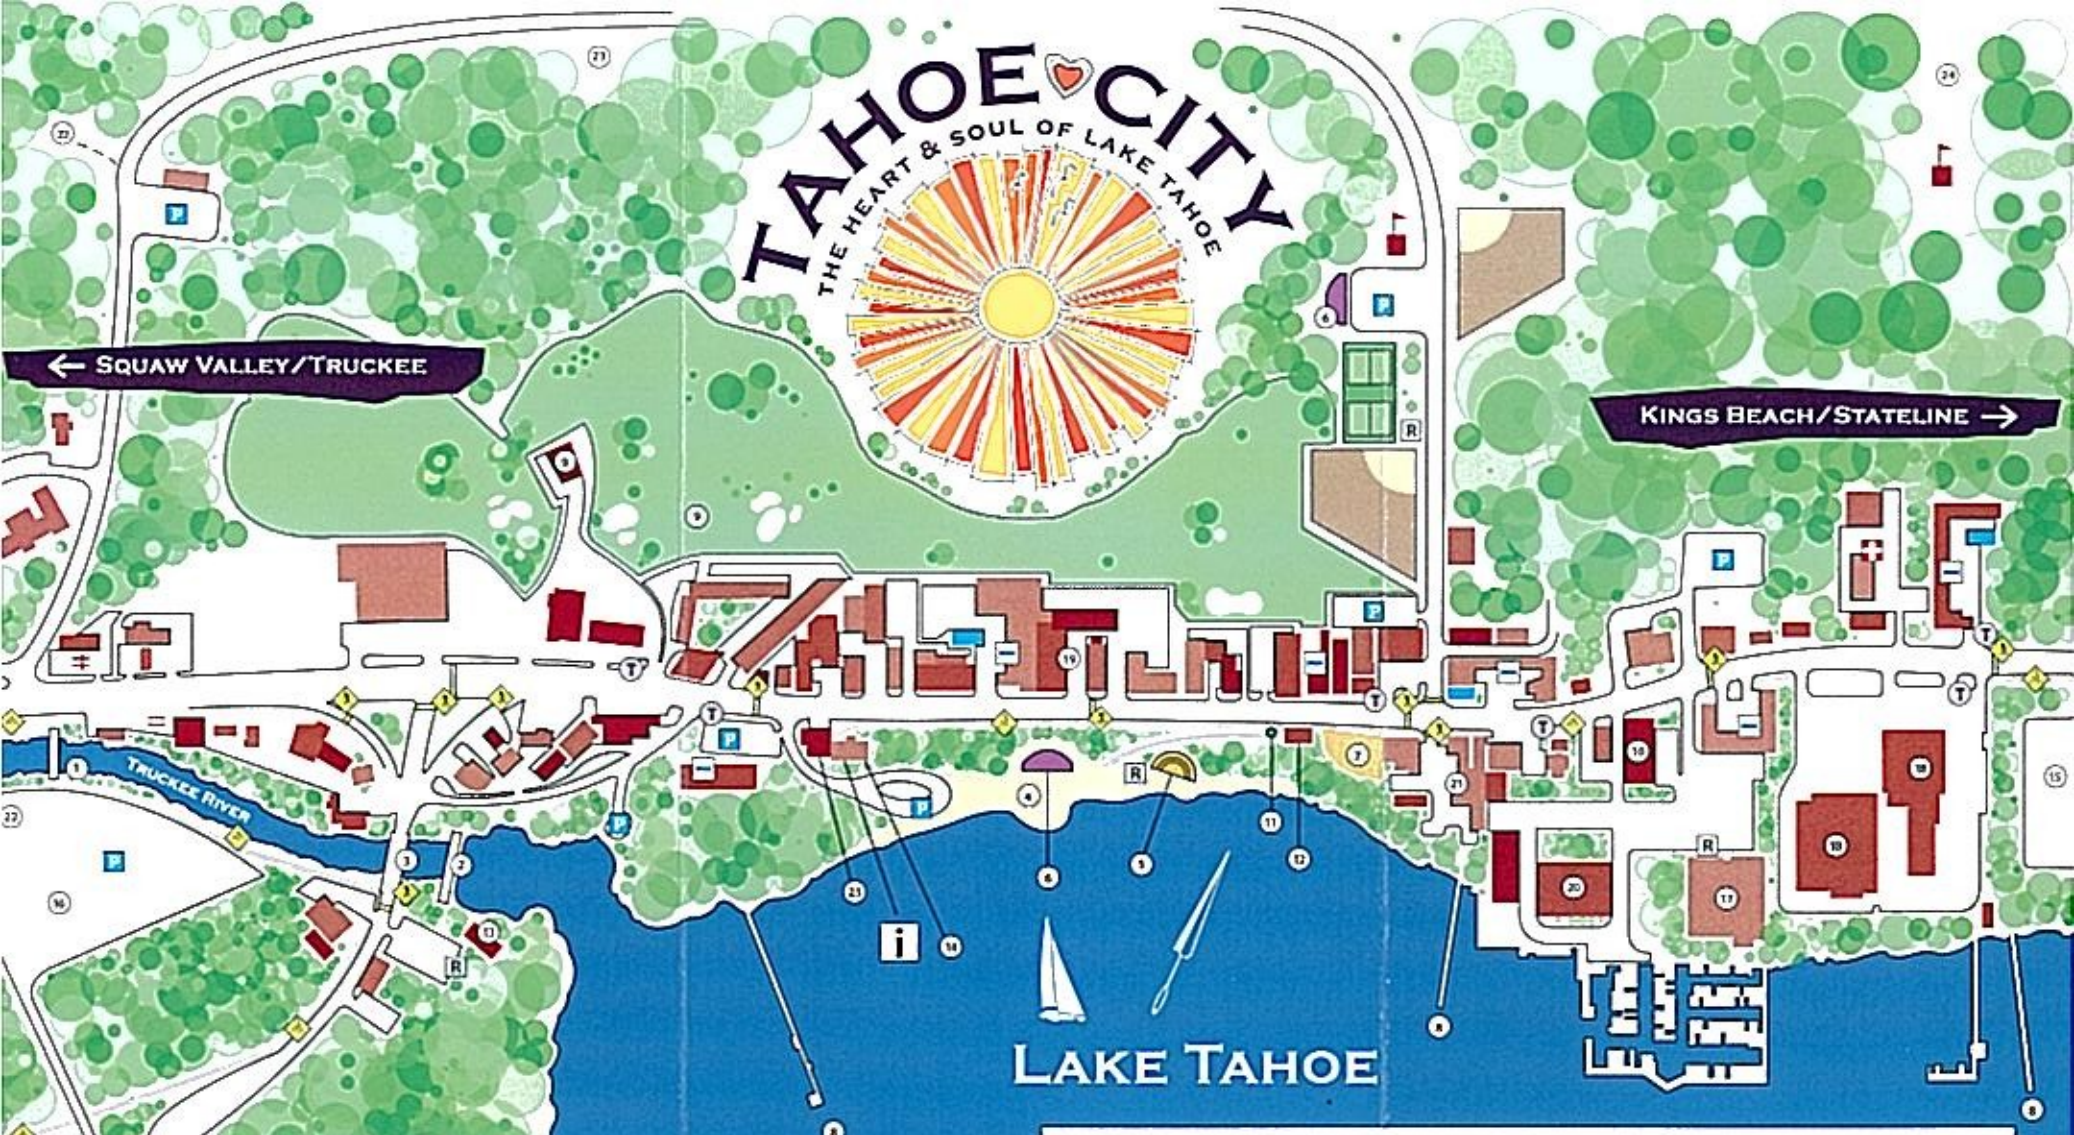

SUMMER

- TAHOE CITY HEART & SOLSTICE FESTIVAL
- XTERRA TAHOE CITY OFF-ROAD TRIATHLON
- TAHOE CITY CONCERTS ON COMMON BEACH SERIES, JUNE-SEPTEMBER
- TAHOE CITY FARMER'S MARKET, MAY-OCTOBER
- 4TH OF JULY FIREWORKS
- NORTH TAHOE ART TOUR, JULY & AUGUST
- HERITAGE PLAZA WILDLIFE WEDNESDAYS, JULY & AUGUST
- TAHOE CITY MOVIES AT THE BEACH SERIES, JULY & AUGUST
- LAKE TAHOE MUSIC FESTIVAL, JULY & AUGUST
- TAHOE YACHT CLUB SAILBOAT RACES, WEDNESDAYS & SATURDAYS
- TAHOE YACHT CLUB FOUNDATION'S WOODEN BOAT WEEK, AUGUST
- TAHOE CITY LABOR DAY SIDEWALK SALE & PARTY, LABOR DAY WEEKEND

WALKING MAP AND CALENDAR OF EVENTS

SPONSORED BY:

TAHOE CITY
DOWNTOWN
ASSOCIATION

425 NORTH LAKE BLVD #3
530-583-3348
WWW.VISITTAHOECITY.COM

DESIGN DONATED BY:  sdbx

TAHOE CITY

THE HEART & SOUL OF LAKE TAHOE

← SQUAW VALLEY/TRUCKEE

KINGS BEACH/STATELINE →

LAKE TAHOE

NOTES

WWW.VISITTAHOECITY.COM

WEST SHORE/EMERALD BAY ↓

MAP KEY

- | | | |
|---|---|-----------------------|
| 1. PUBLIC RIVER ACCESS | 14. NORTH TAHOE ARTS CENTER | VISITOR'S CENTER/INFO |
| 2. TAHOE CITY DAM | 15. STATE CAMPGROUND | TROLLEY |
| 3. FANNY BRIDGE | 16. TRUCKEE RIVER RECREATION TRAIL & PUBLIC ACCESS | PUBLIC PARKING |
| 4. COMMONS BEACH | 17. BOATWORKS MALL | CROSSWALKS |
| 5. AMPHITHEATER | 18. LIGHTHOUSE CENTER | PUBLIC RESTROOMS |
| 6. PLAYGROUNDS | 19. COBBLESTONE MALL | BIKE PATH |
| 7. HERITAGE PLAZA | 20. TAHOE CITY MARINA & MALL | FIRST AID |
| 8. PUBLIC PIERS | 21. LAKE HOUSE MALL | LODGING |
| 9. GOLF COURSE | 22. TRAILHEADS TO TAHOE RIM TRAIL/TRUCKEE RIM TRAIL | SCHOOL |
| 10. LIBRARY | 23. TRAILS END CEMETARY | |
| 11. BIG TREE SCULPTURE | 24. NORDIC & BIKE TRAILS | |
| 12. WATSON CABIN MUSEUM | 25. FIRE STATION | |
| 13. MARION STEINBACK/GATEKEEPERS MUSEUM | | |